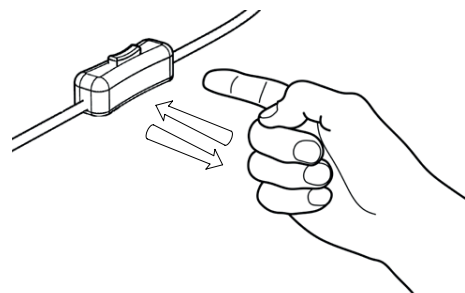

Note

Depending on the ambient temperature, the LED light may get hot.

On / Off

Scope of delivery

LED light and power supply unit

Item no.: 410645

Light temperature: ca. 3.000 K

Power/supply: 2,5 W / 24 V

Light flux: ca. 200 lm

Weight: 600 g

Total length: 620 mm

Light head: Ø 18 mm

Base: Ø 120 mm